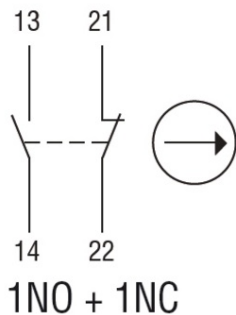

Slow action

**LOVATO LIMITATOR DE CURSA, K SERIES, ADJUSTABLE ROLLER
LEVER, 2 SIDE CABLE ENTRY. DIMENSIONS COMPATIBLE TO EN
50047, PLASTIC BODY, CONTACTS 1NO+1NC SLOW BREAK. METAL
ROLLER**

DATA CONCENTRATOR, EXPANDABLE, WITH 8 PROGRAMMABLE DIGITAL INPUTS,
4U, EXPANDABLE, RS485 PORT, FOR DATA COLLECTION+PULSE COUNT FROM
DMEM100T1 AND DMED..., EXPANDABLE
Pret: 135,82 lei (TVA inclus)

Detalii online: <https://www.materialelectrice.ro/limitator-de-cursa-k-series-adjustable-roller-lever-2-side-cable-entry-dimensions-compatible-to-en-50047-plastic-body-contacts-1no-1nc-slow-break-metal-roller-124873>