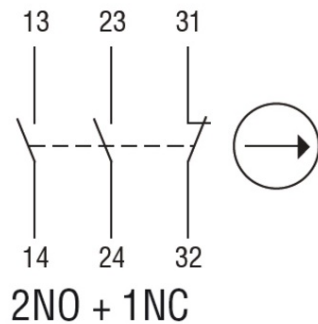

Slow action

**LOVATO LIMITATOR DE CURSA, K SERIES, ADJUSTABLE ROLLER
LEVER, 1 BOTTOM CABLE ENTRY. DIMENSIONS TO EN 50047,
METAL BODY, CONTACTS 2NO+1NC SLOW BREAK. RUBBER ROLLER
WITH OFFSET ALIGNMENT**

KIT OF 3 DM1TP0400 Transformator de curentS + 3 UTF CERTIFICATE
Pret: 218,62 lei (TVA inclus)

Detalii online: <https://www.materialelectrice.ro/limitator-de-cursa-k-series-adjustable-roller-lever-1-bottom-cable-entry-dimensions-to-en-50047-metal-body-contacts-2no-1nc-slow-break-rubber-roller-with-offset-alignment-124862>