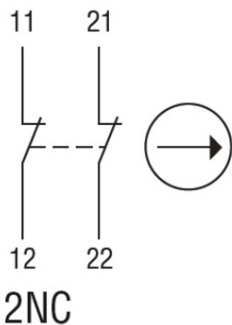

Slow action

**LOVATO LIMITATOR DE CURSA, K SERIES, ADJUSTABLE ROLLER  
LEVER, 1 BOTTOM CABLE ENTRY. DIMENSIONS TO EN 50047,  
METAL BODY, CONTACTS 2NC SLOW BREAK. RUBBER ROLLER WITH  
OFFSET ALIGNMENT**

KIT OF 3 DM1TP0100 Transformator de curentS + 3 UTF CERTIFICATE  
Pret: 181,55 lei (TVA inclus)

Detalii online: <https://www.materialelectrice.ro/limitator-de-cursa-k-series-adjustable-roller-lever-1-bottom-cable-entry-dimensions-to-en-50047-metal-body-contacts-2nc-slow-break-rubber-roller-with-offset-alignment-124857>