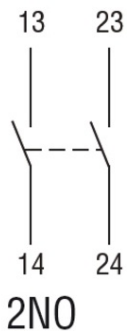

Slow action

**LOVATO LIMITATOR DE CURSA, K SERIES, ADJUSTABLE ROLLER
LEVER, 1 BOTTOM CABLE ENTRY. DIMENSIONS TO EN 50047,
METAL BODY, CONTACTS 2NO SLOW BREAK. RUBBER ROLLER**

Contor trifazat, NON EXPANDABLE, MID CERTIFIED, UTF CERTIFIED. CONNECTION BY CT /5A SECONDARY, 4U, 2 PROGRAMMABLE STATIC OUTPUTS, MULTI-MEASUREMENT
Pret: 175,23 lei (TVA inclus)

Detalii online: <https://www.materialelectrice.ro/limitator-de-cursa-k-series-adjustable-roller-lever-1-bottom-cable-entry-dimensions-to-en-50047-metal-body-contacts-2no-slow-break-rubber-roller-124852>