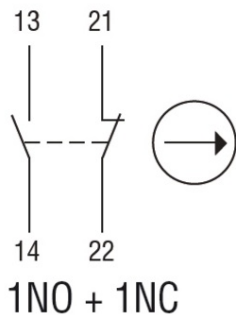

Slow action

**LOVATO LIMITATOR DE CURSA, K SERIES, ADJUSTABLE ROLLER
LEVER, 1 BOTTOM CABLE ENTRY. DIMENSIONS TO EN 50047,
METAL BODY, CONTACTS 1NO+1NC SLOW BREAK. RUBBER ROLLER**

Contor trifazat, NON EXPANDABLE, MID CERTIFIED, UTF CERTIFIED. 80A DIRECT CONNECTION, 4U, 2 PROGRAMMABLE STATIC OUTPUTS, MULTI-MEASUREMENT
Pret: 168,25 lei (TVA inclus)

Detalii online: <https://www.materialeelectrice.ro/limitator-de-cursa-k-series-adjustable-roller-lever-1-bottom-cable-entry-dimensions-to-en-50047-metal-body-contacts-1no-1nc-slow-break-rubber-roller-124850>