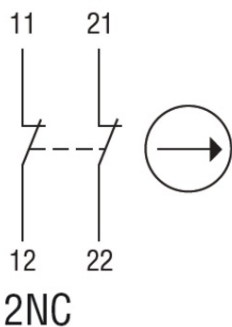

Slow action

**LOVATO LIMITATOR DE CURSA, K SERIES, ADJUSTABLE ROLLER
LEVER, 1 BOTTOM CABLE ENTRY. DIMENSIONS TO EN 50047,
METAL BODY, CONTACTS 2NC SLOW BREAK. RUBBER ROLLER**

Contor trifazat MID CERTIFIED, NON EXPANDABLE, CONNECTION BY CT /5A
SECONDARY, 4U, M-BUS INTERFACE, MULTI-MEASUREMENTS
Pret: 175,29 lei (TVA inclus)

Detalii online: <https://www.materialeelectrice.ro/limitator-de-cursa-k-series-adjustable-roller-lever-1-bottom-cable-entry-dimensions-to-en-50047-metal-body-contacts-2nc-slow-break-rubber-roller-124848>