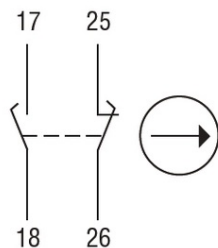

Slow action

1NO + 1NC
make before break

**LOVATO LIMITATOR DE CURSA, K SERIES, ADJUSTABLE ROLLER
LEVER, 1 BOTTOM CABLE ENTRY. DIMENSIONS TO EN 50047,
METAL BODY, CONTACTS 1NO+1NC SLOW BREAK MAKE BEFORE
BREAK. RUBBER ROLLER**

Contor trifazat MID CERTIFIED, NON EXPANDABLE, CONNECTION BY CT /5A
SECONDARY, 4U, RS485 INTERFACE, MULTI-MEASUREMENTS
Pret: 168,30 lei (TVA inclus)

Detalii online: <https://www.materialeelectrice.ro/limitator-de-cursa-k-series-adjustable-roller-lever-1-bottom-cable-entry-dimensions-to-en-50047-metal-body-contacts-1no-1nc-slow-break-make-before-break-rubber-roller-124847>