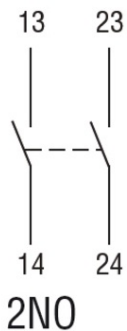

Slow action

**LOVATO LIMITATOR DE CURSA, K SERIES, ADJUSTABLE ROLLER
LEVER, 1 BOTTOM CABLE ENTRY. DIMENSIONS TO EN 50047,
METAL BODY, CONTACTS 2NO SLOW BREAK. METAL ROLLER**

Contor trifazat, NON EXPANDABLE, MID CERTIFIED, 80A DIRECT CONNECTION, 4U,
RS485 INTERFACE, MULTI-MEASUREMENTS
Pret: 164,33 lei (TVA inclus)

Detalii online: <https://www.materialelectrice.ro/limitator-de-cursa-k-series-adjustable-roller-lever-1-bottom-cable-entry-dimensions-to-en-50047-metal-body-contacts-2no-slow-break-metal-roller-124843>