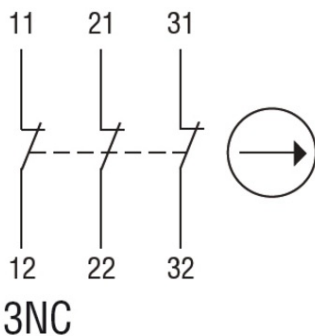

Slow action

**LOVATO LIMITATOR DE CURSA, K SERIES, ADJUSTABLE ROLLER
LEVER, 1 BOTTOM CABLE ENTRY. DIMENSIONS TO EN 50047,
METAL BODY, CONTACTS 3NC SLOW BREAK. METAL ROLLER**

Contor trifazat NON EXPANDABLE, CONNECTION BY CT /5A SECONDARY, 4U, M-BUS
INTERFACE, MULTI-MEASUREMENTS
Pret: 201,07 lei (TVA inclus)

Detalii online: <https://www.materialelectrice.ro/limitator-de-cursa-k-series-adjustable-roller-lever-1-bottom-cable-entry-dimensions-to-en-50047-metal-body-contacts-3nc-slow-break-metal-roller-124840>