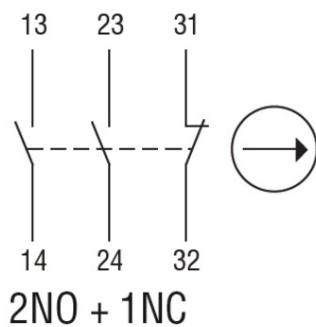

Slow action

**LOVATO LIMITATOR DE CURSA, K SERIES, ADJUSTABLE ROLLER
LEVER, 1 BOTTOM CABLE ENTRY. DIMENSIONS TO EN 50047,
METAL BODY, CONTACTS 2NO+1NC SLOW BREAK. PLASTIC ROLLER**

Contor trifazat, NON EXPANDABLE, 80A DIRECT CONNECTION, 4U, 2
PROGRAMMABLE STATIC OUTPUTS, MULTI-MEASUREMENTS
Pret: 192,13 lei (TVA inclus)

Detalii online: <https://www.materialelectrice.ro/limitator-de-cursa-k-series-adjustable-roller-lever-1-bottom-cable-entry-dimensions-to-en-50047-metal-body-contacts-2no-1nc-slow-break-plastic-roller-124835>