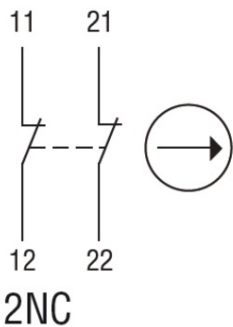

### Snap action

**LOVATO LIMITATOR DE CURSA, K SERIES, ADJUSTABLE ROLLER  
LEVER, 1 BOTTOM CABLE ENTRY. DIMENSIONS TO EN 50047,  
PLASTIC BODY, CONTACTS 2NC SNAP ACTION. RUBBER ROLLER  
WITH OFFSET ALIGNMENT**

ENERGY METER FOR LOAD MANAGEMENT, monofazata, NON EXPANDABLE,  
DIGITAL WITH BACKLIGHT LCD DISPLAY, 63A DIRECT CONNECTION, 4U, 2 INPUTS  
AND 2 RELAY OUTPUTS FOR LOAD MANAGEMENT, MULTI-MEASUREMENTS,  
220...240VAC

Pret: 177,38 lei (TVA inclus)

Detalii online: <https://www.materialelectrice.ro/limitator-de-cursa-k-series-adjustable-roller-lever-1-bottom-cable-entry-dimensions-to-en-50047-plastic-body-contacts-2nc-snap-action-rubber-roller-with-offset-alignment-124826>