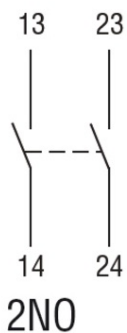

Slow action

**LOVATO LIMITATOR DE CURSA, K SERIES, ADJUSTABLE ROLLER
LEVER, 1 BOTTOM CABLE ENTRY. DIMENSIONS TO EN 50047,
PLASTIC BODY, CONTACTS 2NO SLOW BREAK. RUBBER ROLLER
WITH OFFSET ALIGNMENT**

Contor monofazat, NON EXPANDABLE, DIGITAL WITH BACKLIGHT LCD DISPLAY, 63A
DIRECT CONNECTION, 2U, RS485 INTERFACE, MULTI-MEASUREMENTS,
220...240VAC
Pret: 149,09 lei (TVA inclus)

Detalii online: <https://www.materialelectrice.ro/limitator-de-cursa-k-series-adjustable-roller-lever-1-bottom-cable-entry-dimensions-to-en-50047-plastic-body-contacts-2no-slow-break-rubber-roller-with-offset-alignment-124824>