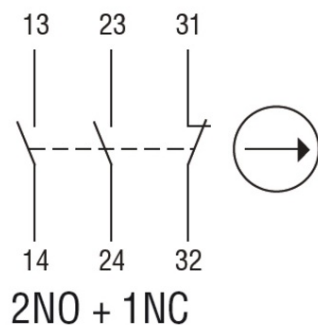

Slow action

**LOVATO LIMITATOR DE CURSA, K SERIES, ADJUSTABLE ROLLER
LEVER, 1 BOTTOM CABLE ENTRY. DIMENSIONS TO EN 50047,
PLASTIC BODY, CONTACTS 2NO+1NC SLOW BREAK. RUBBER
ROLLER**

Contor monofazat, NON EXPANDABLE, DIGITAL WITH LCD DISPLAY, 40A DIRECT
CONNECTION, 1U, 1 PULSE OUTPUT, 110...120VAC
Pret: 179,08 lei (TVA inclus)

Detalii online: <https://www.materialeelectrice.ro/limitator-de-cursa-k-series-adjustable-roller-lever-1-bottom-cable-entry-dimensions-to-en-50047-plastic-body-contacts-2no-1nc-slow-break-rubber-roller-124816>