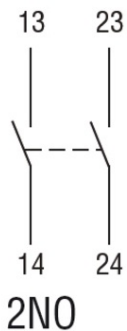

Slow action

**LOVATO LIMITATOR DE CURSA, K SERIES, ADJUSTABLE ROLLER  
LEVER, 1 BOTTOM CABLE ENTRY. DIMENSIONS TO EN 50047,  
PLASTIC BODY, CONTACTS 2NO SLOW BREAK. PLASTIC ROLLER**

Sursa cu montaj pe sina, trifazat. 48VDC, 20A / 960W  
Pret: 122,94 lei (TVA inclus)

Detalii online: <https://www.materialelectrice.ro/limitator-de-cursa-k-series-adjustable-roller-lever-1-bottom-cable-entry-dimensions-to-en-50047-plastic-body-contacts-2no-slow-break-plastic-roller-124797>