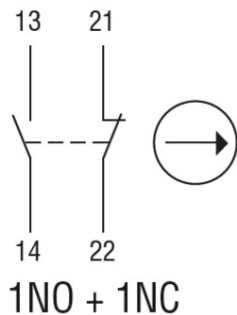

Slow action

**LOVATO LIMITATOR DE CURSA, K SERIES, ADJUSTABLE ROLLER
LEVER, 1 BOTTOM CABLE ENTRY. DIMENSIONS TO EN 50047,
PLASTIC BODY, CONTACTS 1NO+1NC SLOW BREAK. PLASTIC
ROLLER**

Sursa cu montaj pe sina, trifazat. 48VDC, 5A / 240W
Pret: 116,62 lei (TVA inclus)

Detalii online: <https://www.materialelectrice.ro/limitator-de-cursa-k-series-adjustable-roller-lever-1-bottom-cable-entry-dimensions-to-en-50047-plastic-body-contacts-1no-1nc-slow-break-plastic-roller-124795>