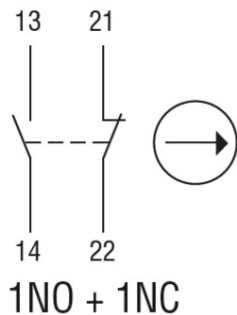

Slow action

**LOVATO LIMITATOR DE CURSA, K SERIES, ROLLER LEVER
PLUNGER, 2 SIDE CABLE ENTRY. DIMENSIONS COMPATIBLE TO EN
50047, METAL BODY, CONTACTS 1NO+1NC SLOW BREAK. RUBBER
ROLLER**

Sursa cu montaj pe sina, monofazata. 48VDC, 6.25A / 300W
Pret: 172,96 lei (TVA inclus)

Detalii online: <https://www.materialelectrice.ro/limitator-de-cursa-k-series-roller-lever-plunger-2-side-cable-entry-dimensions-compatible-to-en-50047-metal-body-contacts-1no-1nc-slow-break-rubber-roller-124787>