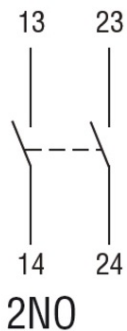

Slow action

**LOVATO LIMITATOR DE CURSA, K SERIES, ROLLER LEVER  
PLUNGER, 2 SIDE CABLE ENTRY. DIMENSIONS COMPATIBLE TO EN  
50047, METAL BODY, CONTACTS 2NO SLOW BREAK. METAL ROLLER**

Sursa cu montaj pe sina, monofazata. 48VDC, 0.625A / 30W  
Pret: 166,28 lei (TVA inclus)

Detalii online: <https://www.materialeelectrice.ro/limitator-de-cursa-k-series-roller-lever-plunger-2-side-cable-entry-dimensions-compatible-to-en-50047-metal-body-contacts-2no-slow-break-metal-roller-124782>