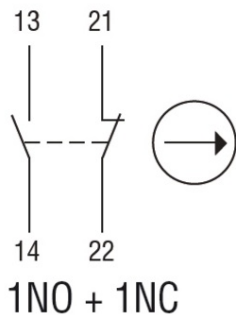

Slow action

**LOVATO LIMITATOR DE CURSA, K SERIES, ROLLER LEVER
PLUNGER, 2 SIDE CABLE ENTRY. DIMENSIONS COMPATIBLE TO EN
50047, METAL BODY, CONTACTS 1NO+1NC SLOW BREAK. METAL
ROLLER**

Sursa cu montaj pe sina, monofazata. 24VDC, 20A / 480W
Pret: 159,65 lei (TVA inclus)

Detalii online: <https://www.materialelectrice.ro/limitator-de-cursa-k-series-roller-lever-plunger-2-side-cable-entry-dimensions-compatible-to-en-50047-metal-body-contacts-1no-1nc-slow-break-metal-roller-124781>