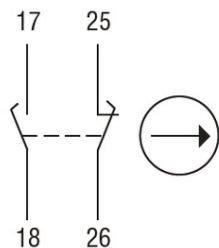

Slow action

1NO + 1NC  
make before break

**LOVATO LIMITATOR DE CURSA, K SERIES, ROLLER LEVER  
PLUNGER, 2 SIDE CABLE ENTRY. DIMENSIONS COMPATIBLE TO EN  
50047, METAL BODY, CONTACTS 1NO+1NC SLOW BREAK MAKE  
BEFORE BREAK. METAL ROLLER**

Sursa cu montaj pe sina, monofazata. 24VDC, 10A / 240W  
Pret: 159,65 lei (TVA inclus)

Detalii online: <https://www.materialelectrice.ro/limitator-de-cursa-k-series-roller-lever-plunger-2-side-cable-entry-dimensions-compatible-to-en-50047-metal-body-contacts-1no-1nc-slow-break-make-before-break-metal-roller-124779>