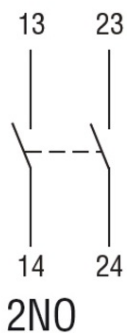

Slow action

**LOVATO LIMITATOR DE CURSA, K SERIES, ROLLER LEVER  
PLUNGER, 2 SIDE CABLE ENTRY. DIMENSIONS COMPATIBLE TO EN  
50047, METAL BODY, CONTACTS 2NO SLOW BREAK. PLASTIC  
ROLLER**

Sursa cu montaj pe sina, monofazata. 24VDC, 2.5A / 60W  
Pret: 158,04 lei (TVA inclus)

Detalii online: <https://www.materialeelectrice.ro/limitator-de-cursa-k-series-roller-lever-plunger-2-side-cable-entry-dimensions-compatible-to-en-50047-metal-body-contacts-2no-slow-break-plastic-roller-124776>