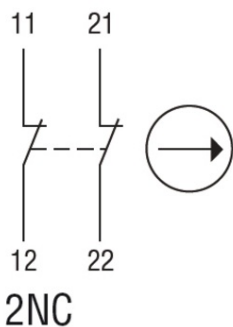

Slow action

**LOVATO LIMITATOR DE CURSA, K SERIES, ROLLER LEVER  
PLUNGER, 2 SIDE CABLE ENTRY. DIMENSIONS COMPATIBLE TO EN  
50047, METAL BODY, CONTACTS 2NC SLOW BREAK. PLASTIC  
ROLLER**

Sursa cu montaj pe sina, monofazata. 24VDC, 0.75A / 18W  
Pret: 158,00 lei (TVA inclus)

Detalii online: <https://www.materialelectrice.ro/limitator-de-cursa-k-series-roller-lever-plunger-2-side-cable-entry-dimensions-compatible-to-en-50047-metal-body-contacts-2nc-slow-break-plastic-roller-124774>