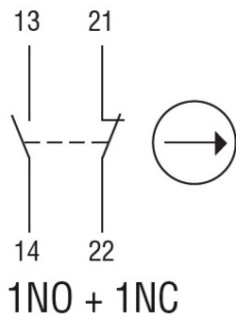

Slow action

**LOVATO LIMITATOR DE CURSA, K SERIES, ROLLER LEVER
PLUNGER, 2 SIDE CABLE ENTRY. DIMENSIONS COMPATIBLE TO EN
50047, PLASTIC BODY, CONTACTS 1NO+1NC SLOW BREAK. METAL
ROLLER**

Sursa de alimentare, monofazata. 12VDC, 0.83A / 10W
Pret: 130,49 lei (TVA inclus)

Detalii online: <https://www.materialelectrice.ro/limitator-de-cursa-k-series-roller-lever-plunger-2-side-cable-entry-dimensions-compatible-to-en-50047-plastic-body-contacts-1no-1nc-slow-break-metal-roller-124762>