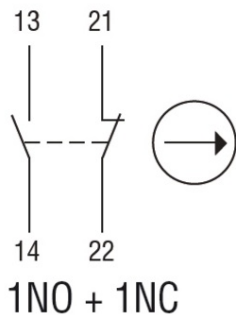

Slow action

**LOVATO LIMITATOR DE CURSA, K SERIES, ROLLER LEVER
PLUNGER, 1 BOTTOM CABLE ENTRY. DIMENSIONS TO EN 50047,
PLASTIC BODY, CONTACTS 1NO+1NC SLOW BREAK. METAL ROLLER**

Releu industrial cu indicator led si actuator mecanic, 230VAC, 5A, 4 C/O CONTACT.
fixare in soclu HR6XS4...
Pret: 119,77 lei (TVA inclus)

Detalii online: <https://www.materialelectrice.ro/limitator-de-cursa-k-series-roller-lever-plunger-1-bottom-cable-entry-dimensions-to-en-50047-plastic-body-contacts-1no-1nc-slow-break-metal-roller-124710>