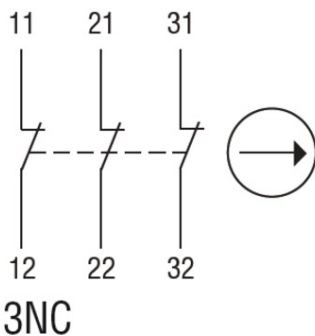

Slow action

LOVATO LIMITATOR DE CURSA, K SERIES, ROLLER LEVER PLUNGER, 1 BOTTOM CABLE ENTRY. DIMENSIONS TO EN 50047, PLASTIC BODY, CONTACTS 3NC SLOW BREAK. METAL ROLLER

Releu industrial cu indicator led si actuator mecanic, 110/120VAC, 5A, 4 C/O CONTACT.
fixare in soclu HR6XS4...
Pret: 162,63 lei (TVA inclus)

Detalii online: <https://www.materialeelectrice.ro/limitator-de-cursa-k-series-roller-lever-plunger-1-bottom-cable-entry-dimensions-to-en-50047-plastic-body-contacts-3nc-slow-break-metal-roller-124709>