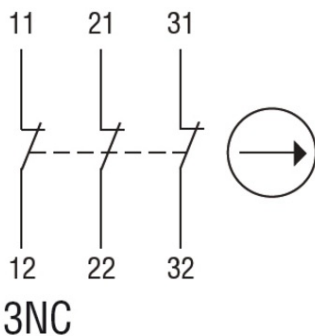

Slow action

**LOVATO LIMITATOR DE CURSA, K SERIES, ROLLER LEVER
PLUNGER, 1 BOTTOM CABLE ENTRY. DIMENSIONS TO EN 50047,
PLASTIC BODY, CONTACTS 3NC SLOW BREAK. PLASTIC ROLLER**

Releu industrial cu indicator led si actuator mecanic, 12VAC, 7A, 2 C/O CONTACT. fixare
in soclu HR6XS2...

Pret: 153,95 lei (TVA inclus)

Detalii online: <https://www.materialelectrice.ro/limitator-de-cursa-k-series-roller-lever-plunger-1-bottom-cable-entry-dimensions-to-en-50047-plastic-body-contacts-3nc-slow-break-plastic-roller-124700>