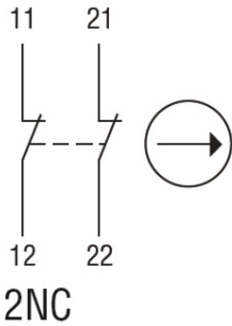

Slow action

**LOVATO LIMITATOR DE CURSA, K SERIES, ROLLER SIDE PUSH LEVER, 2 SIDE CABLE ENTRY. DIMENSIONS COMPATIBLE TO EN 50047, METAL BODY, CONTACTS 2NC SLOW BREAK. PLASTIC ROLLER**

Releu in miniatura cu indicator led si actionare mecanica, 24VDC, 16A, 2C/O CONTACT.  
fixare in soclu 20 HR5XS2...

Pret: 152,54 lei (TVA inclus)

Detalii online: <https://www.materialeelectrice.ro/limitator-de-cursa-k-series-roller-side-push-lever-2-side-cable-entry-dimensions-compatible-to-en-50047-metal-body-contacts-2nc-slow-break-plastic-roller-124686>