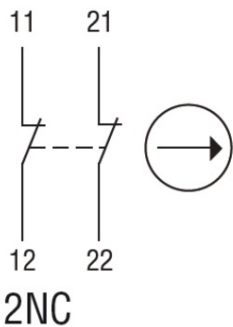

Snap action

**LOVATO LIMITATOR DE CURSA, K SERIES, ROLLER SIDE PUSH
LEVER, 2 SIDE CABLE ENTRY. DIMENSIONS COMPATIBLE TO EN
50047, PLASTIC BODY, CONTACTS 2NC SNAP ACTION. METAL
ROLLER**

Releu in miniatura cu indicator led si actionare mecanica, 110/120VAC, 16A, 2C/O
CONTACT, fixare in soclu 20 HR5XS2...
Pret: 156,12 lei (TVA inclus)

Detalii online: <https://www.materialelectrice.ro/limitator-de-cursa-k-series-roller-side-push-lever-2-side-cable-entry-dimensions-compatible-to-en-50047-plastic-body-contacts-2nc-snap-action-metal-roller-124683>