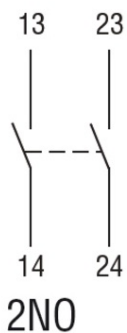

Slow action

**LOVATO LIMITATOR DE CURSA, K SERIES, ROLLER SIDE PUSH  
LEVER, 2 SIDE CABLE ENTRY. DIMENSIONS COMPATIBLE TO EN  
50047, PLASTIC BODY, CONTACTS 2NO SLOW BREAK. METAL  
ROLLER**

Releu in miniatura cu indicator led si actionare mecanica, 24VAC, 16A, 2C/O CONTACT.  
fixare in soclu 20 HR5XS2...

Pret: 127,55 lei (TVA inclus)

Detalii online: <https://www.materialeelectrice.ro/limitator-de-cursa-k-series-roller-side-push-lever-2-side-cable-entry-dimensions-compatible-to-en-50047-plastic-body-contacts-2no-slow-break-metal-roller-124682>