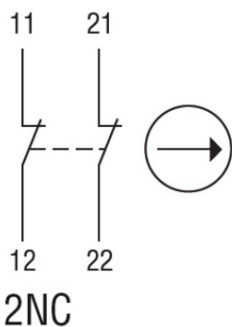

Slow action

**LOVATO LIMITATOR DE CURSA, K SERIES, ROLLER SIDE PUSH  
LEVER, 2 SIDE CABLE ENTRY. DIMENSIONS COMPATIBLE TO EN  
50047, PLASTIC BODY, CONTACTS 2NC SLOW BREAK. METAL  
ROLLER**

Releu in miniatura cu indicator led si actionare mecanica, 48VDC, 16A, 1C/O CONTACT.  
fixare in soclu 20 HR5XS2... (MAX 10A)  
Pret: 127,60 lei (TVA inclus)

Detalii online: <https://www.materialeelectrice.ro/limitator-de-cursa-k-series-roller-side-push-lever-2-side-cable-entry-dimensions-compatible-to-en-50047-plastic-body-contacts-2nc-slow-break-metal-roller-124680>