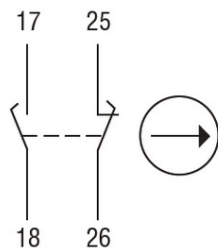

Slow action

1NO + 1NC
make before break

**LOVATO LIMITATOR DE CURSA, K SERIES, ROLLER SIDE PUSH
LEVER, 2 SIDE CABLE ENTRY. DIMENSIONS COMPATIBLE TO EN
50047, PLASTIC BODY, CONTACTS 1NO+1NC SLOW BREAK MAKE
BEFORE BREAK. METAL ROLLER**

Releu in miniatura cu indicator led si actionare mecanica, 24VDC, 16A, 1C/O CONTACT.
fixare in soclu 20 HR5XS2... (MAX 10A)
Pret: 121,44 lei (TVA inclus)

Detalii online: <https://www.materialelectrice.ro/limitator-de-cursa-k-series-roller-side-push-lever-2-side-cable-entry-dimensions-compatible-to-en-50047-plastic-body-contacts-1no-1nc-slow-break-make-before-break-metal-roller-124679>