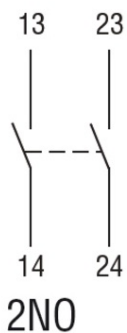

Slow action

LOVATO LIMITATOR DE CURSA, K SERIES, ROLLER SIDE PUSH LEVER, 2 SIDE CABLE ENTRY. DIMENSIONS COMPATIBLE TO EN 50047, PLASTIC BODY, CONTACTS 2NO SLOW BREAK. PLASTIC ROLLER

Releu in miniatura cu indicator led si actionare mecanica, 110/120VAC, 16A, 1C/O CONTACT, fixare in soclu 20 HR5XS2... (MAX 10A)
Pret: 123,20 lei (TVA inclus)

Detalii online: <https://www.materialeelectrice.ro/limitator-de-cursa-k-series-roller-side-push-lever-2-side-cable-entry-dimensions-compatible-to-en-50047-plastic-body-contacts-2no-slow-break-plastic-roller-124676>