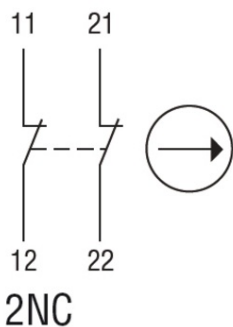

Slow action

**LOVATO LIMITATOR DE CURSA, K SERIES, ROLLER SIDE PUSH LEVER, 2 SIDE CABLE ENTRY. DIMENSIONS COMPATIBLE TO EN 50047, PLASTIC BODY, CONTACTS 2NC SLOW BREAK. PLASTIC ROLLER**

MINIATURE RELAY, 48VDC, 8A, 2C/O CONTACT. fixare in soclu 20 HR5XS2...  
Pret: 123,28 lei (TVA inclus)

Detalii online: <https://www.materialelectrice.ro/limitator-de-cursa-k-series-roller-side-push-lever-2-side-cable-entry-dimensions-compatible-to-en-50047-plastic-body-contacts-2nc-slow-break-plastic-roller-124674>