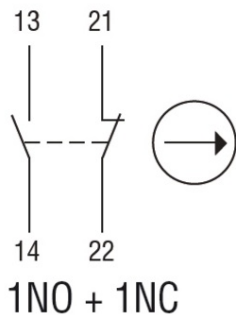

Slow action

**LOVATO LIMITATOR DE CURSA, K SERIES, ROLLER SIDE PUSH  
LEVER, 1 BOTTOM CABLE ENTRY. DIMENSIONS TO EN 50047,  
METAL BODY, CONTACTS 1NO+1NC SLOW BREAK. METAL ROLLER**

MINIATURE RELAY, 24VDC, 16A, 1C/O CONTACT. fixare in soclu 20 HR5XS2... (MAX 10A)

Pret: 142,05 lei (TVA inclus)

Detalii online: <https://www.materialelectrice.ro/limitator-de-cursa-k-series-roller-side-push-lever-1-bottom-cable-entry-dimensions-to-en-50047-metal-body-contacts-1no-1nc-slow-break-metal-roller-124667>