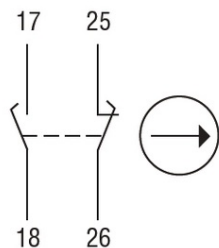

Slow action

1NO + 1NC
make before break

LOVATO LIMITATOR DE CURSA, K SERIES, ROLLER SIDE PUSH LEVER, 1 BOTTOM CABLE ENTRY. DIMENSIONS TO EN 50047, METAL BODY, CONTACTS 1NO+1NC SLOW BREAK MAKE BEFORE BREAK. METAL ROLLER

MINIATURE RELAY, 110/120VAC, 16A, 1C/O CONTACT. fixare in soclu 20 HR5XS2...
(MAX 10A)
Pret: 142,09 lei (TVA inclus)

Detalii online: <https://www.materialelectrice.ro/limitator-de-cursa-k-series-roller-side-push-lever-1-bottom-cable-entry-dimensions-to-en-50047-metal-body-contacts-1no-1nc-slow-break-make-before-break-metal-roller-124664>