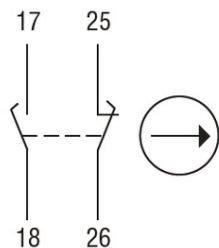

Slow action

1NO + 1NC
make before break

**LOVATO LIMITATOR DE CURSA, K SERIES, ROLLER SIDE PUSH
LEVER, 1 BOTTOM CABLE ENTRY. DIMENSIONS TO EN 50047,
METAL BODY, CONTACTS 1NO+1NC SLOW BREAK MAKE BEFORE
BREAK. PLASTIC ROLLER**

SOCKET FOR RELAY, 110...125VAC/CD, SCREW TERMINALS
Pret: 137,61 lei (TVA inclus)

Detalii online: <https://www.materialelectrice.ro/limitator-de-cursa-k-series-roller-side-push-lever-1-bottom-cable-entry-dimensions-to-en-50047-metal-body-contacts-1no-1nc-slow-break-make-before-break-plastic-roller-124655>