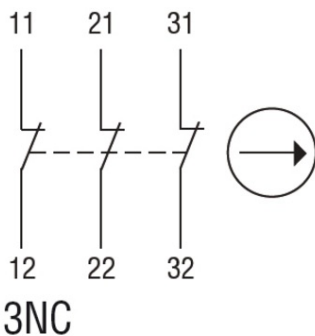

Slow action

LOVATO LIMITATOR DE CURSA, K SERIES, ROLLER SIDE PUSH LEVER, 1 BOTTOM CABLE ENTRY. DIMENSIONS TO EN 50047, PLASTIC BODY, CONTACTS 3NC SLOW BREAK. METAL ROLLER

SLIM ELECTROMECHANICAL RELAY, 12VDC, 6A, 1 C/O CONTACT. 12VAC/DC CONTROL WHEN ON HR1XS024 OR HR1XS024S SOCKET
Pret: 153,24 lei (TVA inclus)

Detalii online: <https://www.materialeelectrice.ro/limitator-de-cursa-k-series-roller-side-push-lever-1-bottom-cable-entry-dimensions-to-en-50047-plastic-body-contacts-3nc-slow-break-metal-roller-124648>