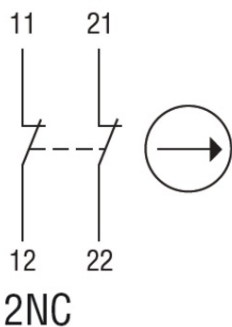

Slow action

LOVATO LIMITATOR DE CURSA, K SERIES, ROLLER SIDE PUSH LEVER, 1 BOTTOM CABLE ENTRY. DIMENSIONS TO EN 50047, PLASTIC BODY, CONTACTS 2NC SLOW BREAK. METAL ROLLER

SLIM ELECTROMECHANICAL RELAY ASSEMBLED ON THE SOCKET, 24VAC/DC, 6A, 1 C/O CONTACT, SPRING TERMINALS
Pret: 116,68 lei (TVA inclus)

Detalii online: <https://www.materialeelectrice.ro/limitator-de-cursa-k-series-roller-side-push-lever-1-bottom-cable-entry-dimensions-to-en-50047-plastic-body-contacts-2nc-slow-break-metal-roller-124647>