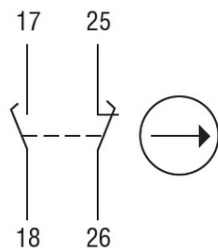

Slow action

1NO + 1NC  
make before break

**LOVATO LIMITATOR DE CURSA, K SERIES, ROLLER SIDE PUSH  
LEVER, 1 BOTTOM CABLE ENTRY. DIMENSIONS TO EN 50047,  
PLASTIC BODY, CONTACTS 1NO+1NC SLOW BREAK MAKE BEFORE  
BREAK. METAL ROLLER**

SLIM ELECTROMECHANICAL RELAY ASSEMBLED ON THE SOCKET, 24VAC/DC, 6A, 1  
C/O CONTACT, SCREW TERMINALS  
Pret: 110,36 lei (TVA inclus)

Detalii online: <https://www.materialelectrice.ro/limitator-de-cursa-k-series-roller-side-push-lever-1-bottom-cable-entry-dimensions-to-en-50047-plastic-body-contacts-1no-1nc-slow-break-make-before-break-metal-roller-124646>