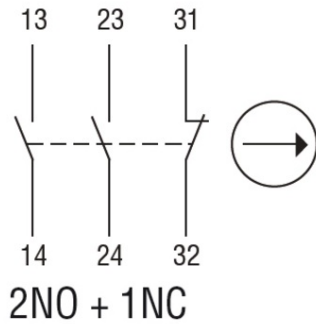

Slow action

**LOVATO LIMITATOR DE CURSA, K SERIES, ROLLER SIDE PUSH LEVER, 1 BOTTOM CABLE ENTRY. DIMENSIONS TO EN 50047, PLASTIC BODY, CONTACTS 2NO+1NC SLOW BREAK. PLASTIC ROLLER**

START-UP PRIORITY CHANGE RELAYS, PLUG-IN VERSION, 2 OUTPUTS. AC SUPPLY tensiune, 220VAC  
Pret: 148,64 lei (TVA inclus)

Detalii online: <https://www.materialelectrice.ro/limitator-de-cursa-k-series-roller-side-push-lever-1-bottom-cable-entry-dimensions-to-en-50047-plastic-body-contacts-2no-1nc-slow-break-plastic-roller-124643>