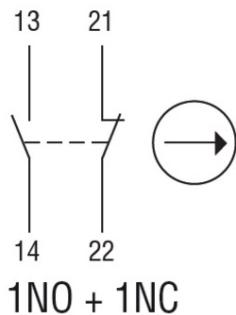

Slow action

**LOVATO LIMITATOR DE CURSA, K SERIES, ROLLER SIDE PUSH
LEVER, 1 BOTTOM CABLE ENTRY. DIMENSIONS TO EN 50047,
PLASTIC BODY, CONTACTS 1NO+1NC SLOW BREAK. PLASTIC
ROLLER**

START-UP PRIORITY CHANGE RELAYS, MODULAR VERSION, 2 OUTPUTS. AC SUPPLY
tensiune, 220...240VAC
Pret: 106,14 lei (TVA inclus)

Detalii online: <https://www.materialeelectrice.ro/limitator-de-cursa-k-series-roller-side-push-lever-1-bottom-cable-entry-dimensions-to-en-50047-plastic-body-contacts-1no-1nc-slow-break-plastic-roller-124640>