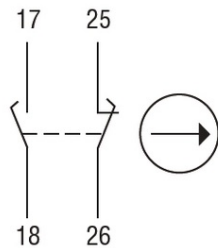

Slow action

1NO + 1NC
make before break

**LOVATO LIMITATOR DE CURSA, K SERIES, ROLLER SIDE PUSH
LEVER, 1 BOTTOM CABLE ENTRY. DIMENSIONS TO EN 50047,
PLASTIC BODY, CONTACTS 1NO+1NC SLOW BREAK MAKE BEFORE
BREAK. PLASTIC ROLLER**

START-UP PRIORITY CHANGE RELAYS, MODULAR VERSION, 2 OUTPUTS. AC/DC
SUPPLY tensiune, 24-48VDC, 24...240VAC
Pret: 106,06 lei (TVA inclus)

Detalii online: <https://www.materialelectrice.ro/limitator-de-cursa-k-series-roller-side-push-lever-1-bottom-cable-entry-dimensions-to-en-50047-plastic-body-contacts-1no-1nc-slow-break-make-before-break-plastic-roller-124637>