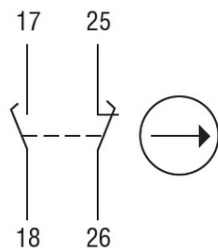

Slow action

1NO + 1NC
make before break

LOVATO LIMITATOR DE CURSA, K SERIES, ROLLER CENTRE PUSH LEVER, 2 SIDE CABLE ENTRY. DIMENSIONS COMPATIBLE TO EN 50047, METAL BODY, CONTACTS 1NO+1NC SLOW BREAK MAKE BEFORE BREAK. METAL ROLLER

Plutitor pentru ape curate, NEOPRENE CABLE, 20metri lungime
Pret: 150,08 lei (TVA inclus)

Detalii online: <https://www.materialeelectrice.ro/limitator-de-cursa-k-series-roller-centre-push-lever-2-side-cable-entry-dimensions-compatible-to-en-50047-metal-body-contacts-1no-1nc-slow-break-make-before-break-metal-roller-124631>