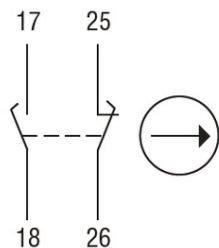

Slow action

1NO + 1NC
make before break

LOVATO LIMITATOR DE CURSA, K SERIES, ROLLER CENTRE PUSH LEVER, 2 SIDE CABLE ENTRY. DIMENSIONS COMPATIBLE TO EN 50047, METAL BODY, CONTACTS 1NO+1NC SLOW BREAK MAKE BEFORE BREAK. PLASTIC ROLLER

Plutitor, cablu pvc, 30metri lungime
Pret: 145,49 lei (TVA inclus)

Detalii online: <https://www.materialelectrice.ro/limitator-de-cursa-k-series-roller-centre-push-lever-2-side-cable-entry-dimensions-compatible-to-en-50047-metal-body-contacts-1no-1nc-slow-break-make-before-break-plastic-roller-124625>