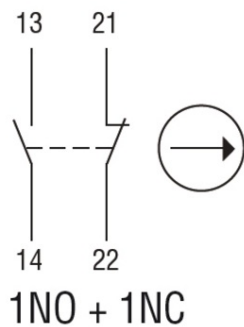

Snap action

**LOVATO LIMITATOR DE CURSA, K SERIES, ROLLER CENTRE PUSH
LEVER, 1 BOTTOM CABLE ENTRY. DIMENSIONS TO EN 50047,
METAL BODY, CONTACTS 1NO+1NC SNAP ACTION. METAL ROLLER**

Releu monitorizare nivel, PLUG-IN VERSION, DUAL-tensiune. AUTOMATIC RESET, 24...
48VAC

Pret: 149,18 lei (TVA inclus)

Detalii online: <https://www.materialelectrice.ro/limitator-de-cursa-k-series-roller-centre-push-lever-1-bottom-cable-entry-dimensions-to-en-50047-metal-body-contacts-1no-1nc-snap-action-metal-roller-124612>