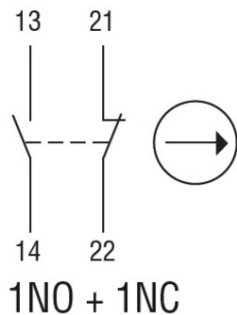

Slow action

**LOVATO LIMITATOR DE CURSA, K SERIES, ROLLER CENTRE PUSH  
LEVER, 1 BOTTOM CABLE ENTRY. DIMENSIONS TO EN 50047,  
METAL BODY, CONTACTS 1NO+1NC SLOW BREAK. METAL ROLLER**

Releu monitorizare nivel, PLUG-IN VERSION, SINGLE-tensiune. AUTOMATIC RESET,  
110...120VAC  
Pret: 142,09 lei (TVA inclus)

Detalii online: <https://www.materialeelectrice.ro/limitator-de-cursa-k-series-roller-centre-push-lever-1-bottom-cable-entry-dimensions-to-en-50047-metal-body-contacts-1no-1nc-slow-break-metal-roller-124607>