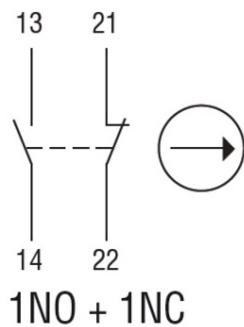

Snap action

**LOVATO LIMITATOR DE CURSA, K SERIES, ROLLER CENTRE PUSH
LEVER, 1 BOTTOM CABLE ENTRY. DIMENSIONS TO EN 50047,
METAL BODY, CONTACTS 1NO+1NC SNAP ACTION. PLASTIC ROLLER**

Releu monitorizare nivel, MODULAR VERSION, SINGLE-tensiune. MULTIFUNCTIONS.
resetare automata, 220...240VAC
Pret: 144,39 lei (TVA inclus)

Detalii online: <https://www.materialeelectrice.ro/limitator-de-cursa-k-series-roller-centre-push-lever-1-bottom-cable-entry-dimensions-to-en-50047-metal-body-contacts-1no-1nc-snap-action-plastic-roller-124603>