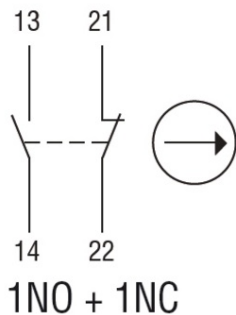

Slow action

**LOVATO LIMITATOR DE CURSA, K SERIES, ROLLER CENTRE PUSH
LEVER, 1 BOTTOM CABLE ENTRY. DIMENSIONS TO EN 50047,
METAL BODY, CONTACTS 1NO+1NC SLOW BREAK. PLASTIC ROLLER**

Releu monitorizare nivel, MODULAR VERSION, MULTI-tensiune. EMPTYING OR
FILLING FUNCTION. resetare automata, 24...240VAC/DC
Pret: 137,41 lei (TVA inclus)

Detalii online: <https://www.materialelectrice.ro/limitator-de-cursa-k-series-roller-centre-push-lever-1-bottom-cable-entry-dimensions-to-en-50047-metal-body-contacts-1no-1nc-slow-break-plastic-roller-124598>