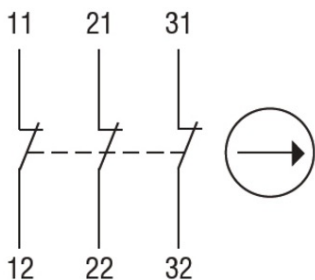

Slow action

3NC

**LOVATO LIMITATOR DE CURSA, K SERIES, ROLLER CENTRE PUSH
LEVER, 1 BOTTOM CABLE ENTRY. DIMENSIONS TO EN 50047,
METAL BODY, CONTACTS 3NC SLOW BREAK. PLASTIC ROLLER**

Releu monitorizare nivel, MODULAR VERSION, SINGLE-tensiune. resetare automata,
380...415VAC
Pret: 181,27 lei (TVA inclus)

Detalii online: <https://www.materialeelectrice.ro/limitator-de-cursa-k-series-roller-centre-push-lever-1-bottom-cable-entry-dimensions-to-en-50047-metal-body-contacts-3nc-slow-break-plastic-roller-124597>