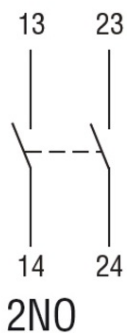

Slow action

**LOVATO LIMITATOR DE CURSA, K SERIES, ROLLER CENTRE PUSH  
LEVER, 1 BOTTOM CABLE ENTRY. DIMENSIONS TO EN 50047,  
PLASTIC BODY, CONTACTS 2NO SLOW BREAK. METAL ROLLER**

Releu trifazat pentru monitorizate tensiune, WITHOUT NEUTRAL, MINIMUM AC  
tensiune si simetrie faza. Lipsa faza AND INCORRECT PHASE SEQUENCE, 208...  
240VAC 50/60HZ  
Pret: 116,81 lei (TVA inclus)

Detalii online: <https://www.materialelectrice.ro/limitator-de-cursa-k-series-roller-centre-push-lever-1-bottom-cable-entry-dimensions-to-en-50047-plastic-body-contacts-2no-slow-break-metal-roller-124591>