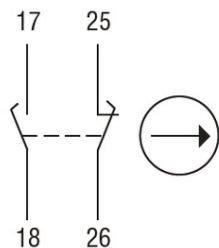

Slow action

1NO + 1NC
make before break

**LOVATO LIMITATOR DE CURSA, K SERIES, TOP ROLLER PUSH
PLUNGER, 2 SIDE CABLE ENTRY. DIMENSIONS COMPATIBLE TO EN
50047, METAL BODY, CONTACTS 1NO+1NC SLOW BREAK MAKE
BEFORE BREAK. PLASTIC ROLLER**

Releu trifazat pentru monitorizate tensiune, minima si maxima tensiune. Lipsa faza,
Lipsa nu si fazaj incorect, 480...600VAC 50/60HZ
Pret: 143,06 lei (TVA inclus)

Detalii online: <https://www.materialelectrice.ro/limitator-de-cursa-k-series-top-roller-push-plunger-2-side-cable-entry-dimensions-compatible-to-en-50047-metal-body-contacts-1no-1nc-slow-break-make-before-break-plastic-roller-124565>